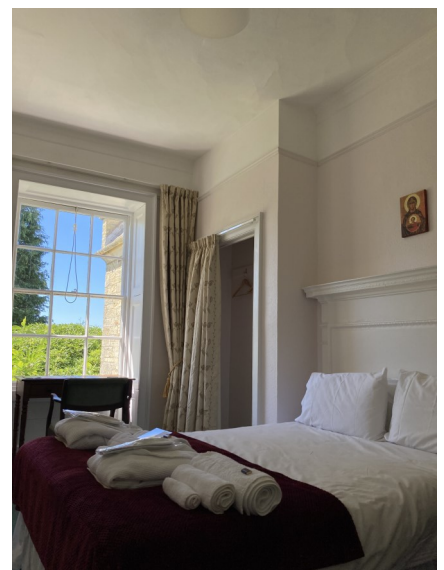

For all information and to book please contact bookings@epiphanyhouse.co.uk or call us on tel: 01872 857953.